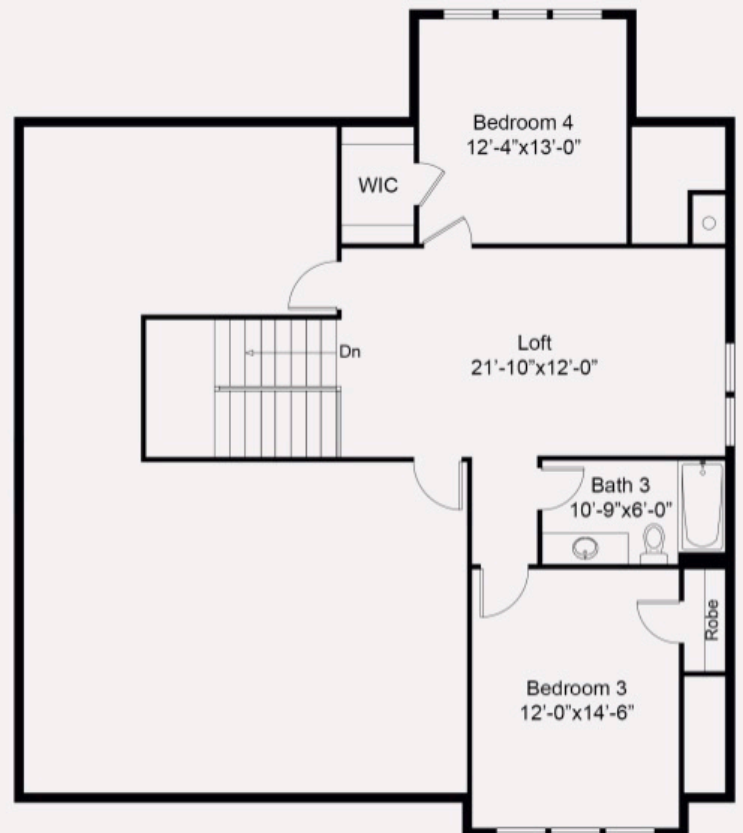

# THE ELM PLAN

4 BEDROOMS. 3 BATHROOMS

2464 SF

Vaulted ceilings in primary bedroom, large open concept kitchen and great room with beautiful lake views.

LAKESIDE VIEW

FIRST FLOOR PLAN

SECOND FLOOR PLAN