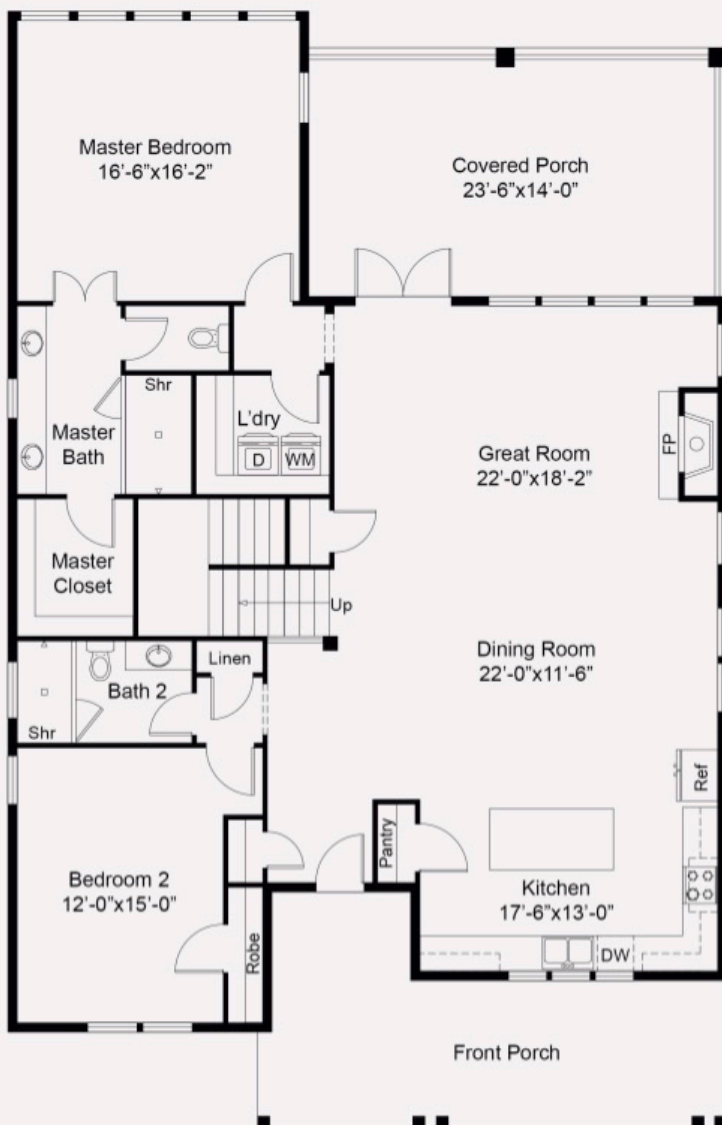

# THE ELM PLAN

4 BEDROOMS. 3 BATHROOMS

2464 SF

Vaulted ceilings in primary bedroom, large open concept kitchen and great room with beautiful lake views.

LAKESIDE VIEW

FIRST FLOOR PLAN

SECOND FLOOR PLAN