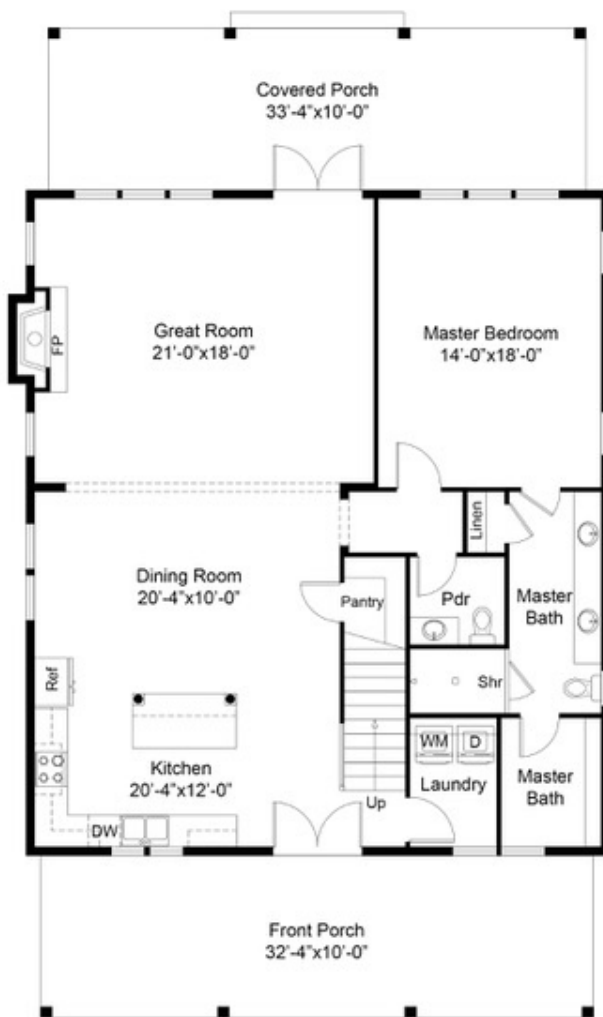

# THE COTTONWOOD PLAN

4 BEDROOMS. 3 BATHROOMS

2433 SF

This plan boasts large front and rear covered porches with a beautiful lake view from your open kitchen and dining area.

LAKESIDE VIEW

FIRST FLOOR PLAN

SECOND FLOOR PLAN